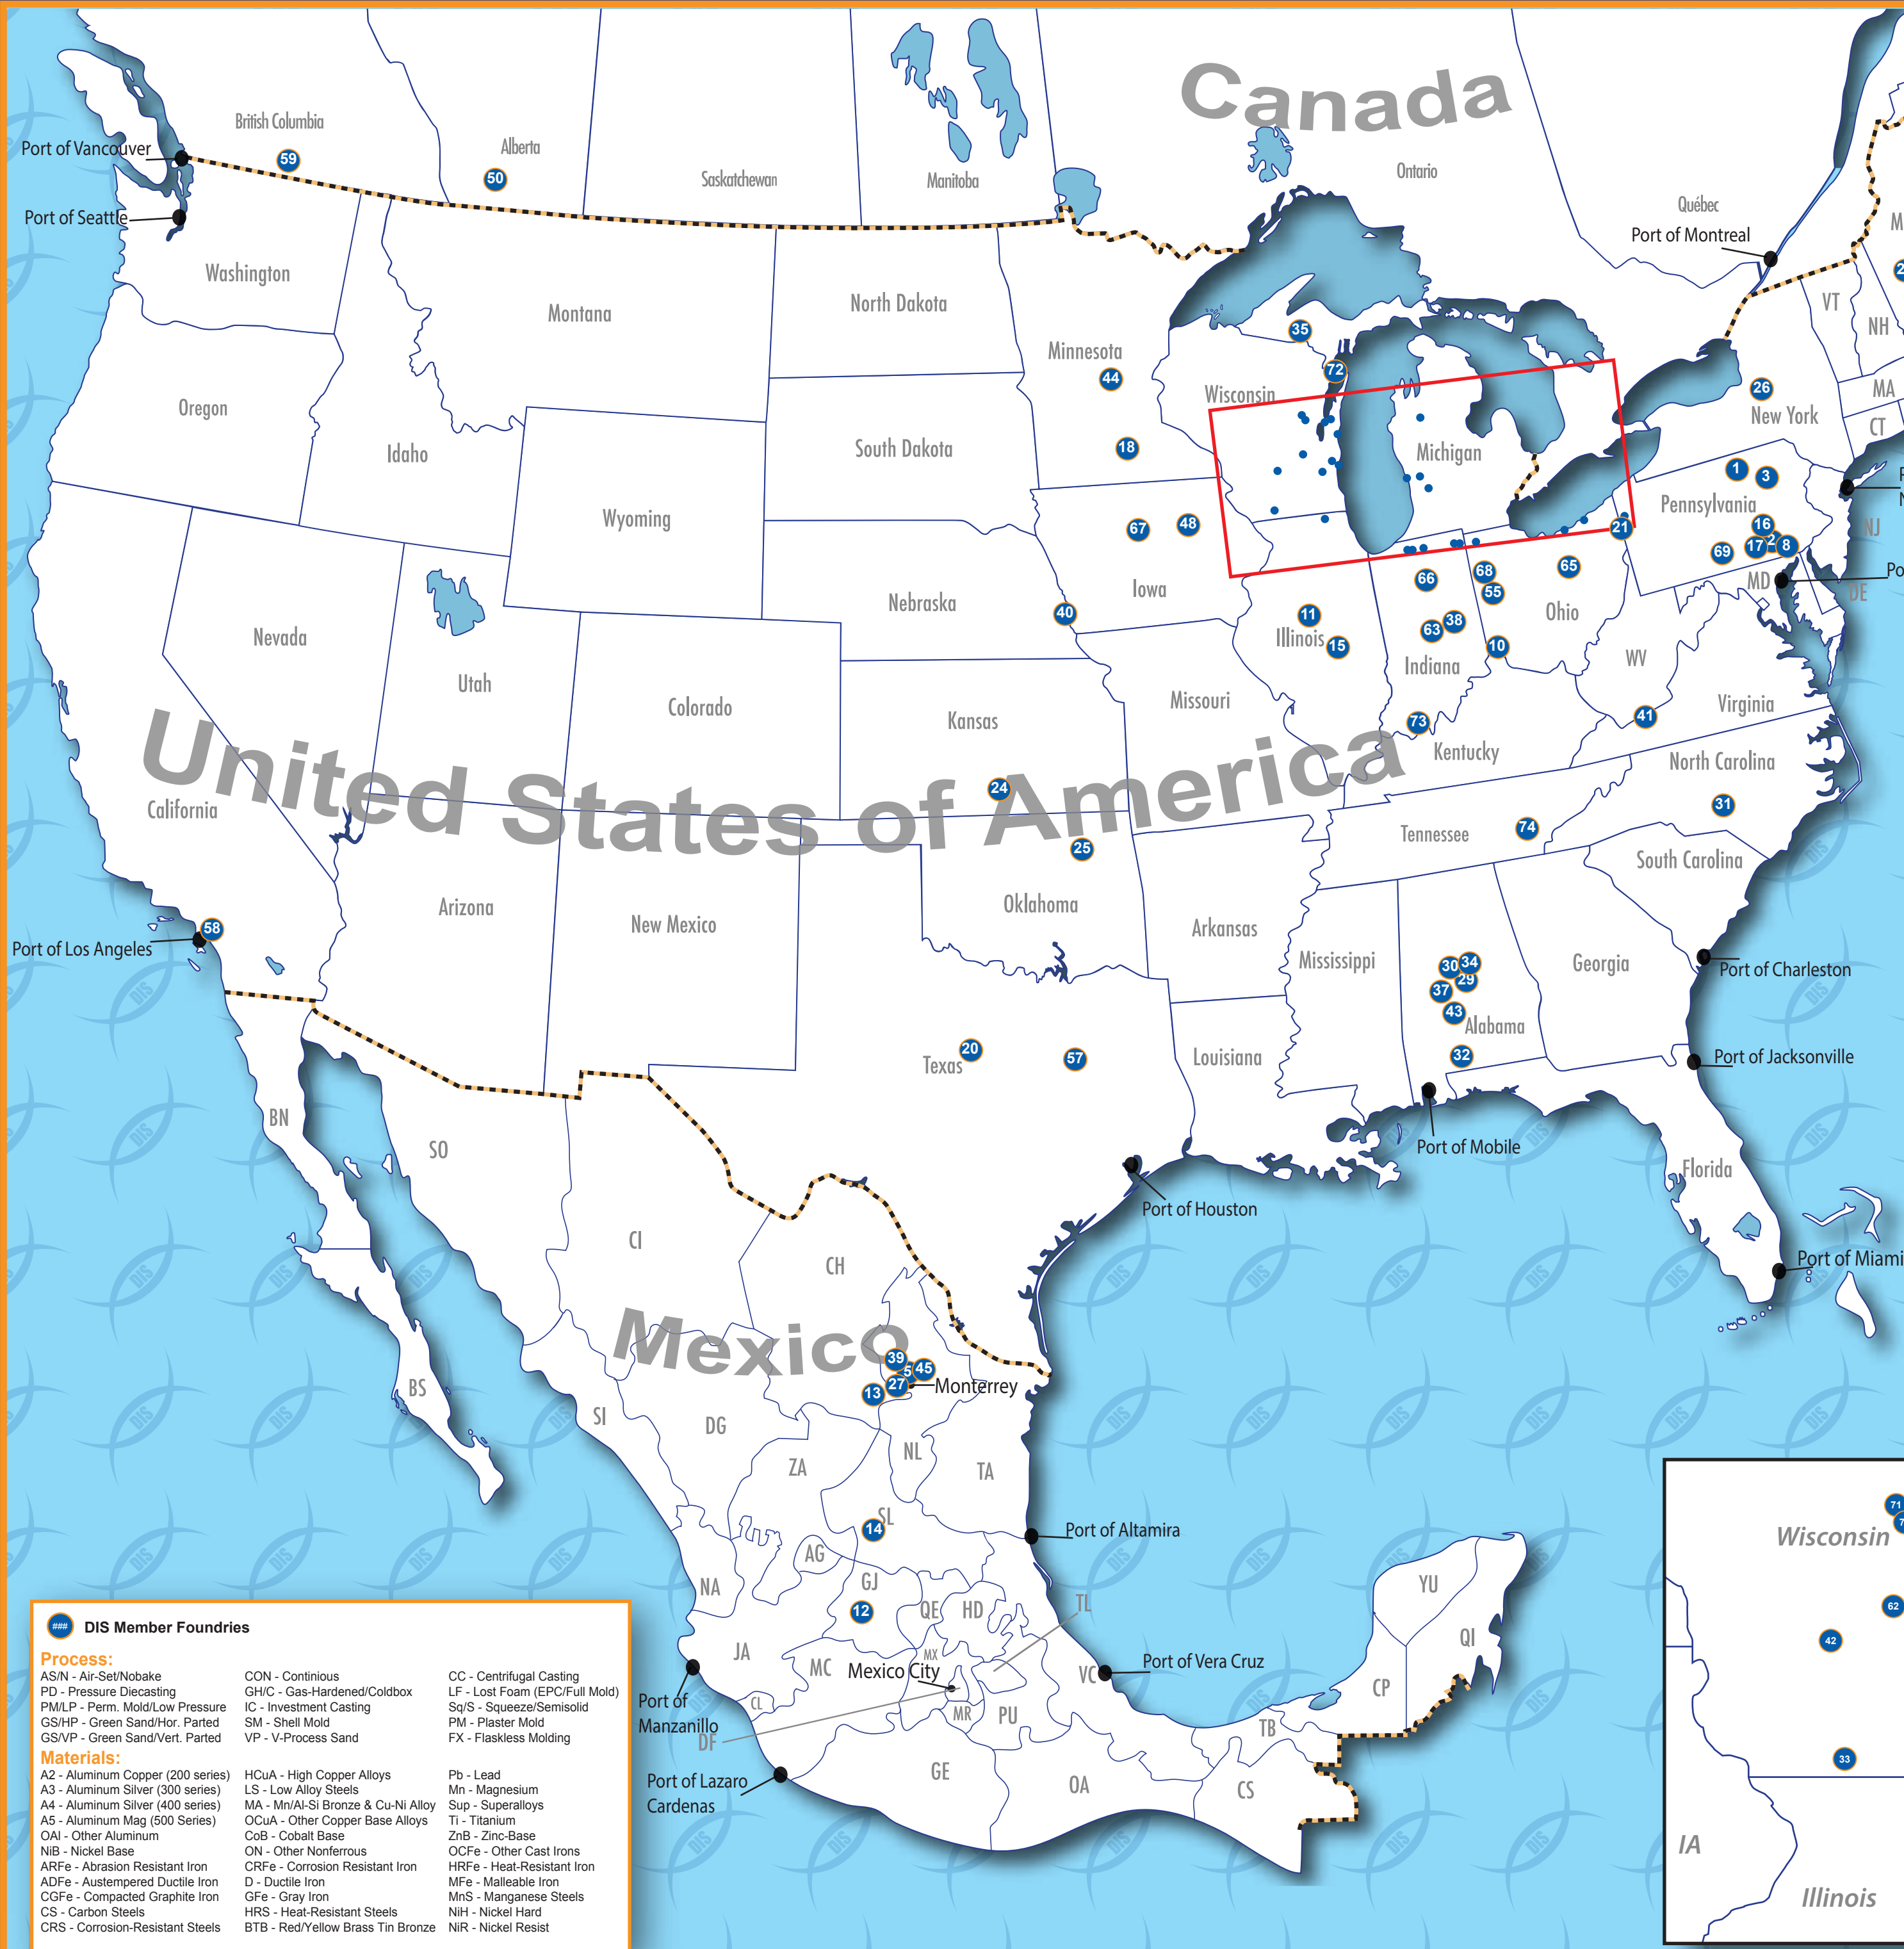

DIS Member Foundries of North America

AIM Market Research
 119 Berwyn Road
 Pittsburgh, PA 15237
 412.366.7778
www.aimmarketresearch.com
 email - info@aimmarketresearch.com

COMPANY NAME	CITY, STATE	PROCESS	MATERIALS
1 ACP MFG CO LLC, SUB. HITACHI METALS	Blossburg, PA	GSVVP	D
2 ANVL INTERNATIONAL	Columbia, PA	GHC, GSHP, GSVP	D, MFe, GFe
3 BENTON FOUNDRY INC	Benton, PA	GSHP	HRFe, ADFe, D, GFe
4 BETZ INDUSTRIES	Grand Rapids, MI	ASIN, LF	D, GFe
5 BLACKHAWK DE MEXICO SA DE CV	Santa Catarina, Nuevo Leon, Mexico	GSHP	ADFe, D, GFe
6 BREMEN CASTINGS	Bremen, IN	GSVP	HRFe, ADFe, D, GFe
7 BRILLON IRON WORKS INC	Ellettsville, IN	GSHP, GSVP	ADFe, D, GFe
8 BUCK CO INC	Quincyville, PA	GHC, GSHP	AS, AS, BTB, MA, OCUA, ADFe, D, MFe, GFe
9 CADILLAC CASTING INC	Cadillac, MI	GHC, GSHP	HRFe, D
10 CAST FAB TECHNOLOGIES INC	Cincinnati, OH	ASIN, GHC, GSHP, GSVP	D, GFe, OCFE
11 CATERPILLAR INC - CAST METALS ORGANIZATION	Peoria, IL	ASIN, GHC, GSHP, GSVP	GFe, OCFE
12 CIFUNSA DEL BAJIO SA DE CV	Huapala, Queretaro, Mexico	ASIN, GHC, GSHP, GSVP	D, GFe
13 CIFUNSA DIESEL SA DE CV	Saltito, Coahuila, Mexico	GSHP, GSVP	D, GFe
14 CIFUNSA - SAN LUIS POTOSI	San Luis Potosi	CC, GSHP, GSVP	D, GFe
15 DECATUR FOUNDRY INC	Decatur, IL	ASIN	D, OCFE, GFe
16 DONSCO INC	Me Joy, PA	GSHP, GSVP	NH, NR, D, GFe
17 DONSCO INC	Wrightsville, PA	GHC, GSHP, GSVP	ADFe, D, GFe
18 DOTSON IRON CASTINGS	Markato, MN	GHC, GSHP	ADFe, D, GFe
19 DURA-BAR	Woodstock, IL	CON	ADFe, D, GFe
20 EBA IRON INC	Eastland, TX	ASIN, LF	D, GFe
21 ELLWOOD ENGINEERED CASTINGS	Hubbard, OH	ASIN, GHC, GSHP	ADFe, D, OCFE, GFe, OCFE
22 ELYRIA FOUNDRY CO	Elyria, OH	ASIN, GSHP	HRFe, D, GFe
23 ENTERPRISE FOUNDRY INC	Lewiston, ME	GSHP	D, GFe
24 FARRAR CORP	Novi, MI	ASIN	ADFe, D
25 FASTCAST	Tulsa, OK	ASIN	D, GFe
26 FRAZER & JONES	Syracuse, NY	ASIN, SM	D, MFe, OCFE
27 FUNCION AGUILAS SA DE CV	Santa Catarina, Nuevo Leon, Mexico	ASIN, SM	D, GFe
28 GENERAL MOTORS DEFIANCE	Defiance, OH	GSHP, GSVP	D, GFe
29 GIBBELL SPECIALTIES	Calewa, AL	ASIN, OS	D, GFe
30 GREDE - BESSEMER	Bessemer, AL	GSHP	HRFe, ADFe, D
31 GREDE - BISCOE	Biscoe, NC	GSHP	D, GFe
32 GREDE - BREWTON	Brewton, AL	GSVP	D, GFe
33 GREDE - BROWNTOWN	Browtown, WI	ASIN, GSHP	D, GFe
34 GREDE - COLUMBIANA	Columbianna, AL	LF	D, GFe
35 GREDE - IRON MOUNTAIN	Kingford, MI	GSHP	D, GFe
36 GREDE - LIBERTY	Waukesha, WI	GSHP	ADFe, D, GFe
37 GREDE - MARION	Marion, AL	GSHP	HRFe, ADFe, D
38 GREDE - NEW CASTLE	New Castle, IN	GHC, GSHP	D
39 GREDE - NOVOCAST	El Carmen, Nuevo Leon, Mexico	GSHP	HCUA, Mn, NB, ON, D
40 GREDE - OMAHA	Omaha, NE	GSHP	D, GFe
41 GREDE - RAINFORD	Rainford, VA	GSHP	D, GFe
42 GREDE - REEDSBURG	Reedsburg, WI	GSHP, GSVP	D, GFe
43 GREDE - SELMA	Selma, AL	GSHP	D
44 GREDE - ST CLOUD	Saint Cloud, MN	GSHP, GSVP	D, GFe, OCFE
45 GREDE - TEXARK	Apodaca, Nuevo Leon, Mexico	SM	ADFe, D, GFe
46 HILTI INDUSTRIES - ACCURATE CASTINGS	La Porte, IN	SM	D, GFe
47 HODGE FOUNDRY INC	Greenville, PA	ASIN, LF	D, GFe
48 JOHN DIERE DES MOINES WORKS	Waterloo, IA	GHC, GSHP	D, GFe
49 KOHLER CO	Kohler, WI	ASIN, GHC, GSHP, GSVP	ADFe, D, GFe, OCFE
50 LETYBRIDGE IRON WORKS CO LTD	Lethbridge, Alberta, Canada	GSHP	D, GFe
51 METAL TECHNOLOGIES - AUBURN CASTING CENTER	Auburn, IN	GSVP	D, GFe
52 METAL TECHNOLOGIES - CORPORATE CENTER	Auburn, IN	GSVP	D, GFe
53 METAL TECHNOLOGIES - RAVENNA DUCTILE IRON	Ravenna, MI	GSVP	ADFe, D
54 MID-CITY FOUNDRY CO	Milwaukee, WI	ASIN, GSHP	D, OCFE, GFe
55 MINSTER MACHINE - MIDWEST MFG & LOGISTICS	Minster, OH	ASIN	D, GFe
56 NEENAH FOUNDRY CO	Neenah, WI	ASIN, GHC, SM, GSHP, GSVP	D, GFe
57 OIL CITY IRON WORKS INC	Corsicana, TX	ASIN, GHC, GSHP	ADFe, CRFe, HRFe, ADFe, D, GFe, OCFE, CS, HRS, CRS, LS
58 PACIFIC ALLOY CASTING CO INC	South Gate, CA	ASIN, GHC, GSHP	ADFe, CRFe, HRFe, ADFe, D, GFe, OCFE
59 PENTACON FOUNDRY LTD	Plymouth, Canada	ASIN	D, GFe
60 PLYMOUTH FOUNDRY	Plymouth, IN	FX	D, GFe
61 PRECISION METALSMITHS INC	Eudora, MO	IC	AD, A3, OAI, MA, OCUA, COb, NB, ADFe, D, CS, HRS, CRS, LS
62 PRECISION METALSMITHS INC	Markesan, WI	IC	COb, NB, ADFe, D, CS, HRS, CRS, LS, OCS
63 PURE POWER TECHNOLOGIES METALCASTINGS	Indianapolis, IN	GSHP	D, OCFE
64 PURE POWER TECHNOLOGIES METALCASTINGS	Indianapolis, IN	GHC, LF, SM, GSHP	HRFe, ADFe, D, OCFE
65 QUALITY CASTINGS CO	Rochester, IN	GSHP	ADFe, D, OCFE, GFe
66 ROCHSTER METAL PRODUCTS	Webster City, IA	GSHP, GSVP	D, GFe
67 SENECA FOUNDRY INC	Webster City, IA	ASIN, GHC, LF, GSHP	ADFe, D, GFe, OCFE
68 ST MARY'S FOUNDRY INC	St Marys, OH	ASIN	ADFe, CRFe, HRFe, ADFe, D, GFe, OCFE, CS
69 TB WOOD'S INC	Chambersburg, PA	ASIN, GHC, GSHP	ADFe, D, GFe
70 CWC TEXTRON INC	Muskegon, MI	GSHP	ADFe, D, GFe
71 WAUPACA FOUNDRY INC - PLANT 1	Waupaca, WI	GHC	ADFe, D, OCFE, GFe
72 WAUPACA FOUNDRY INC - PLANT 4	Waupaca, WI	GHC	D
73 WAUPACA FOUNDRY INC - PLANT 5	Waupaca, WI	GHC, GSVP	ADFe, D, OCFE, GFe
74 WAUPACA FOUNDRY INC - PLANT 6	Tel City, IN	GHC	D, GFe
75 WAUPACA FOUNDRY INC - PLANT 7	Elbow, TN	GHC	D, GFe
76 WAUPACA FOUNDRY INC - PLANT 8	Waupaca, WI	GSVP	ADFe, D, OCFE, GFe
77 INTERNATIONAL MEMBERS - Plants not indicated on map			
78 SRI AKILA CASTINGS	Gundry, Chennai, India		
79 TRIGO BROTHERS PTY. LTD.	Adelaide, Australia		
80 TUFT SA	Jarvisville, VA, Brazil		
81 VALD, BIRN	Holstebro, Denmark	ASIN	