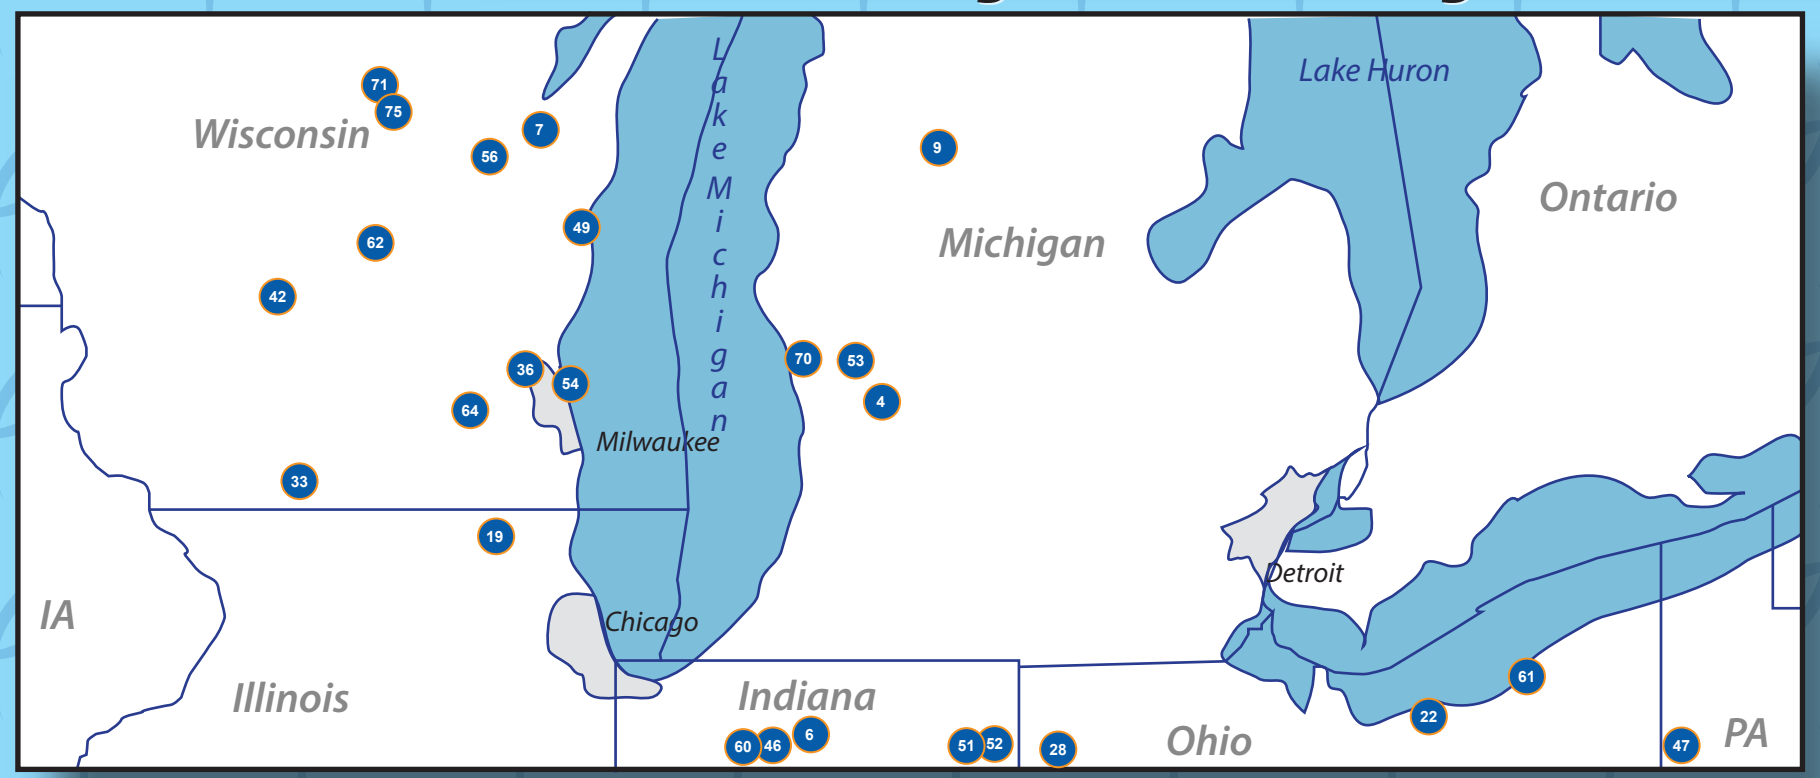

Wisconsin - Michigan - Ontario Region

DIS Member Foundries

Process:
AS/N - Air-Set/Nobake
PD - Pressure Diecasting
PM/LP - Perm. Mold/Low Pressure
GS/HP - Green Sand/Hor. Parted
GS/VP - Green Sand/Vert. Parted

Materials:
A2 - Aluminum Copper (200 series)
A3 - Aluminum Silver (300 series)
A4 - Aluminum Silver (400 series)
A5 - Aluminum Mag (500 Series)
OAI - Other Aluminum
NIB - Nickel Base
ARFe - Abrasion Resistant Iron
ADFe - Austempered Ductile Iron
CGFe - Compacted Graphite Iron
CS - Carbon Steels
CRS - Corrosion-Resistant Steels

CON - Continuous
GH/C - Gas-Hardened/Coldbox
IC - Investment Casting
SM - Shell Mold
VP - V-Process Sand

CC - Centrifugal Casting
LF - Lost Foam (EPC/Full Mold)
Sq/S - Squeeze/Semisolid
PM - Plaster Mold
FX - Flaskless Molding

HCUA - High Copper Alloys
LS - Low Alloy Steels
MA - Mn/Al-Si Bronze & Cu-Ni Alloy
OCUA - Other Copper Base Alloys
CoB - Cobalt Base
ON - Other Nonferrous
CRFe - Corrosion Resistant Iron
D - Ductile Iron
GFe - Gray Iron
HRS - Heat-Resistant Steels
BTB - Red/Yellow Brass Tin Bronze

Pb - Lead
Mn - Magnesium
Sup - Superalloys
Ti - Titanium
ZnB - Zinc-Base
OCFE - Other Cast Irons
HRFe - Heat-Resistant Iron
MFe - Malleable Iron
Mns - Manganese Steels
NiH - Nickel Hard
NiR - Nickel Resist